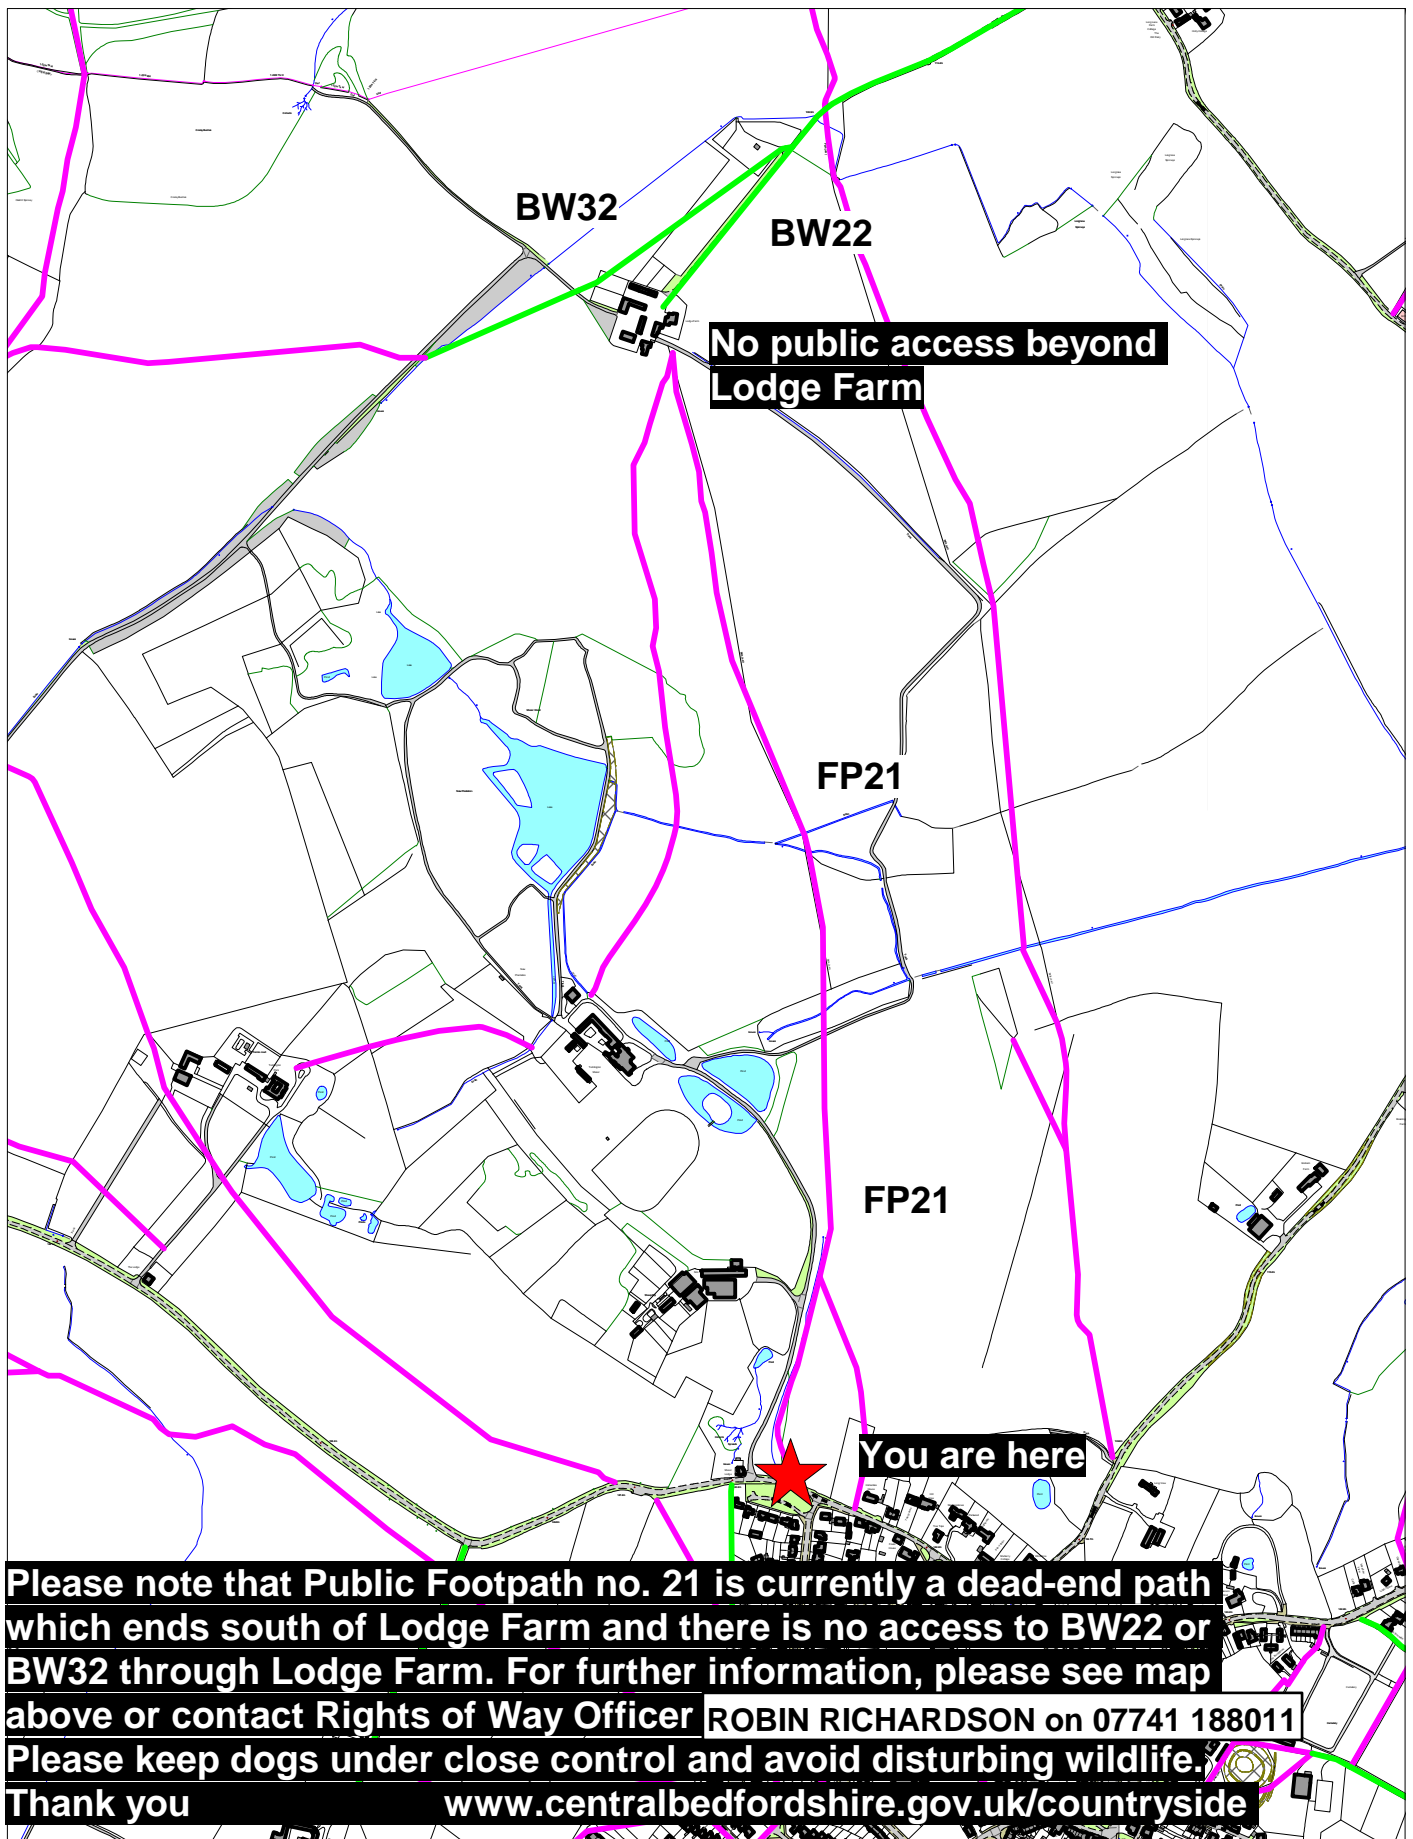

# Toddington

## Public Footpath no. 21

Compiled by Countryside Access Team on 28 February 2013

Central  
Bedfordshire

Central Bedfordshire Council  
Countryside Access Team  
Technology House  
239 Amphill Road  
Bedford  
MK42 9QQ  
Scale 1:10000

**Please note that Public Footpath no. 21 is currently a dead-end path which ends south of Lodge Farm and there is no access to BW22 or BW32 through Lodge Farm. For further information, please see map above or contact Rights of Way Officer **ROBIN RICHARDSON** on **07741 188011****  
**Please keep dogs under close control and avoid disturbing wildlife.**  
**Thank you** [www.centralbedfordshire.gov.uk/countryside](http://www.centralbedfordshire.gov.uk/countryside)